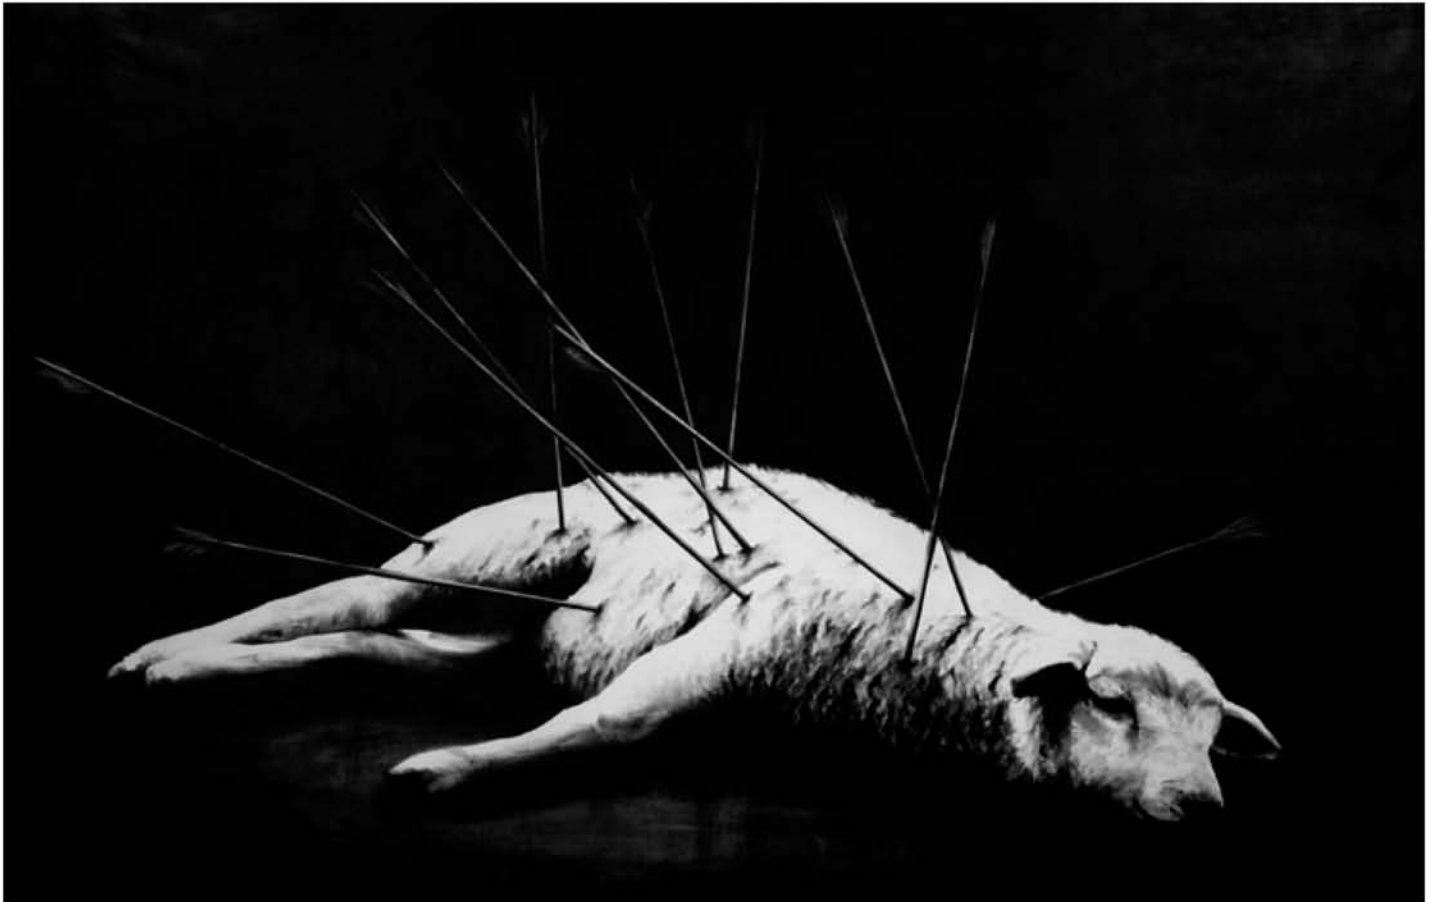

1.5 x 1.5 x 1.5 m

3D Installation

2015

ROH

Equity Tower 40th Floor
Suite E SCBD Lot 9
Jl. Jenderal Sudirman Kav 52-53
Jakarta 12190 Indonesia
info@rohprojects.net

Lunang Puppet
Iwan Effendi
Variable Dimension
Puppet and Mini Projector Set
2013