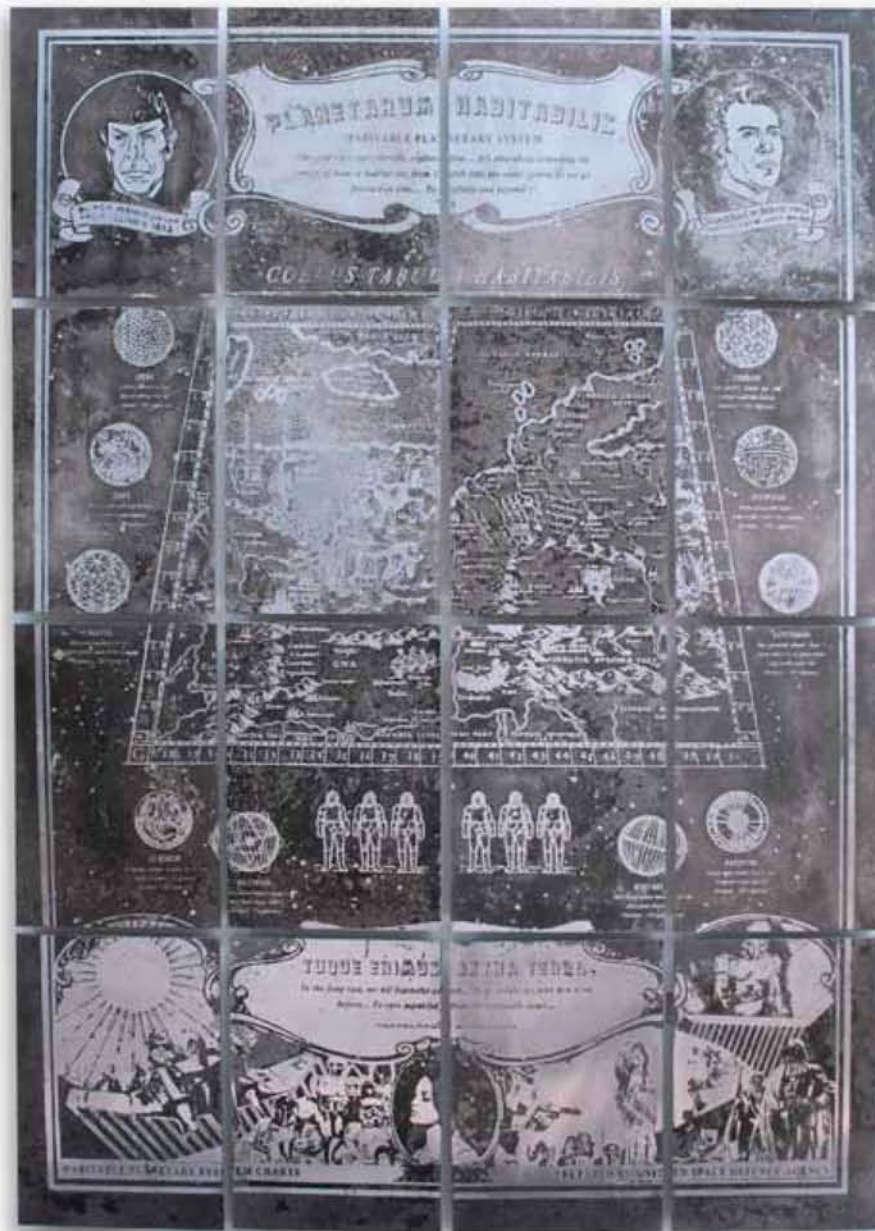

ROH

Equity Tower 40th Floor

Suite E SCBD Lot 9

Jl. Jenderal Sudirman Kav 52-53

Jakarta 12190 Indonesia

info@rohprojects.net

Celestial Cartographic Table #5

Nurrachmat Widyasena

120 x 170 cm

Etching on aluminium

2015