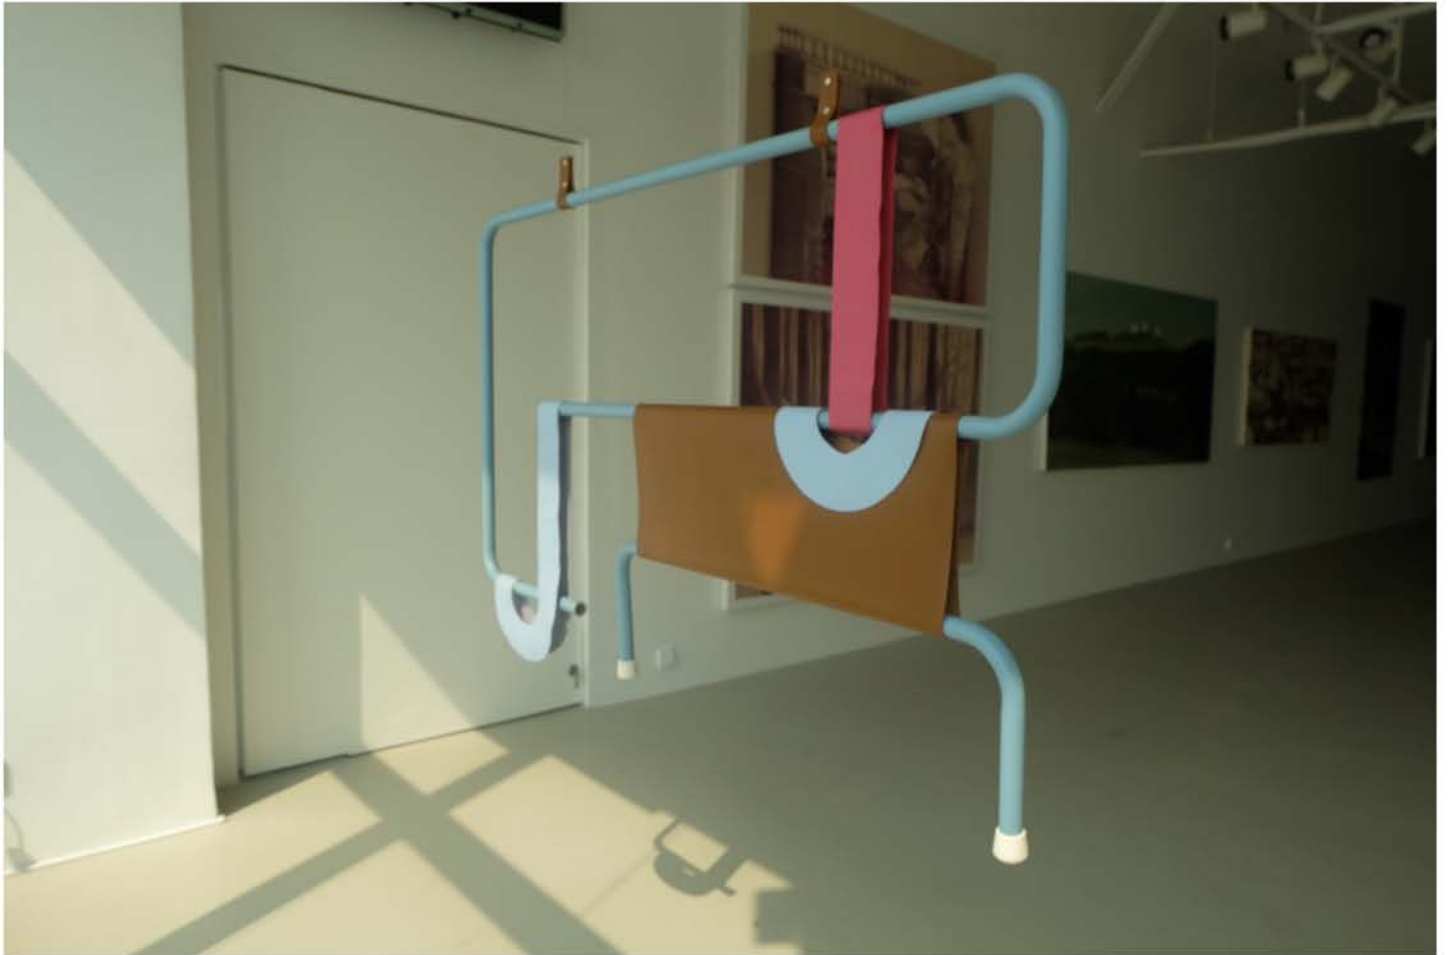

Jl. Jenderal Sudirman Kav 52-53

Jakarta 12190 Indonesia

info@rohprojects.net

After Duchamp

Eddi Prabandono

Variable Dimension

Bicycle and Chair

2015