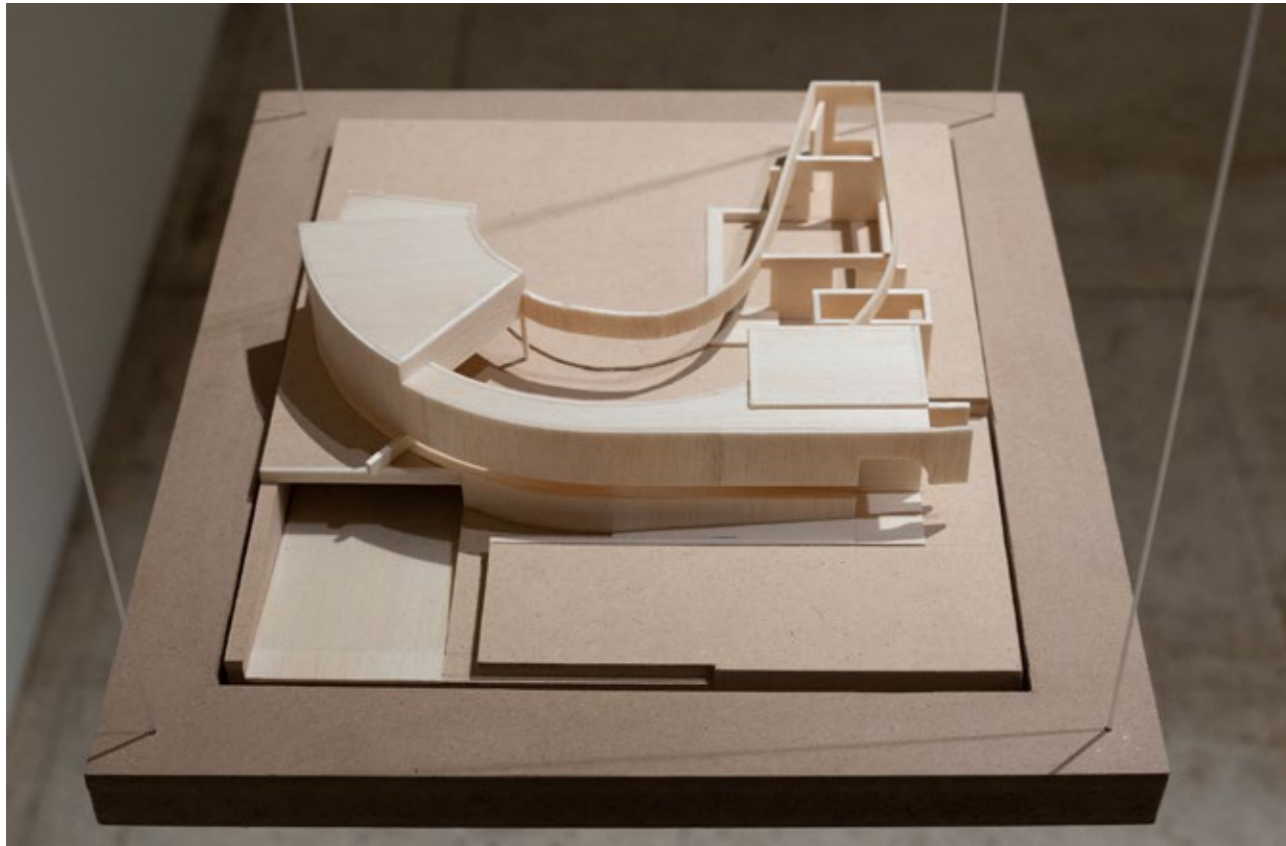

IT HOUSE SHAPE AND FORM #3
2024
Kayu Balsa, papan MDF
140 x 330 x 340 mm