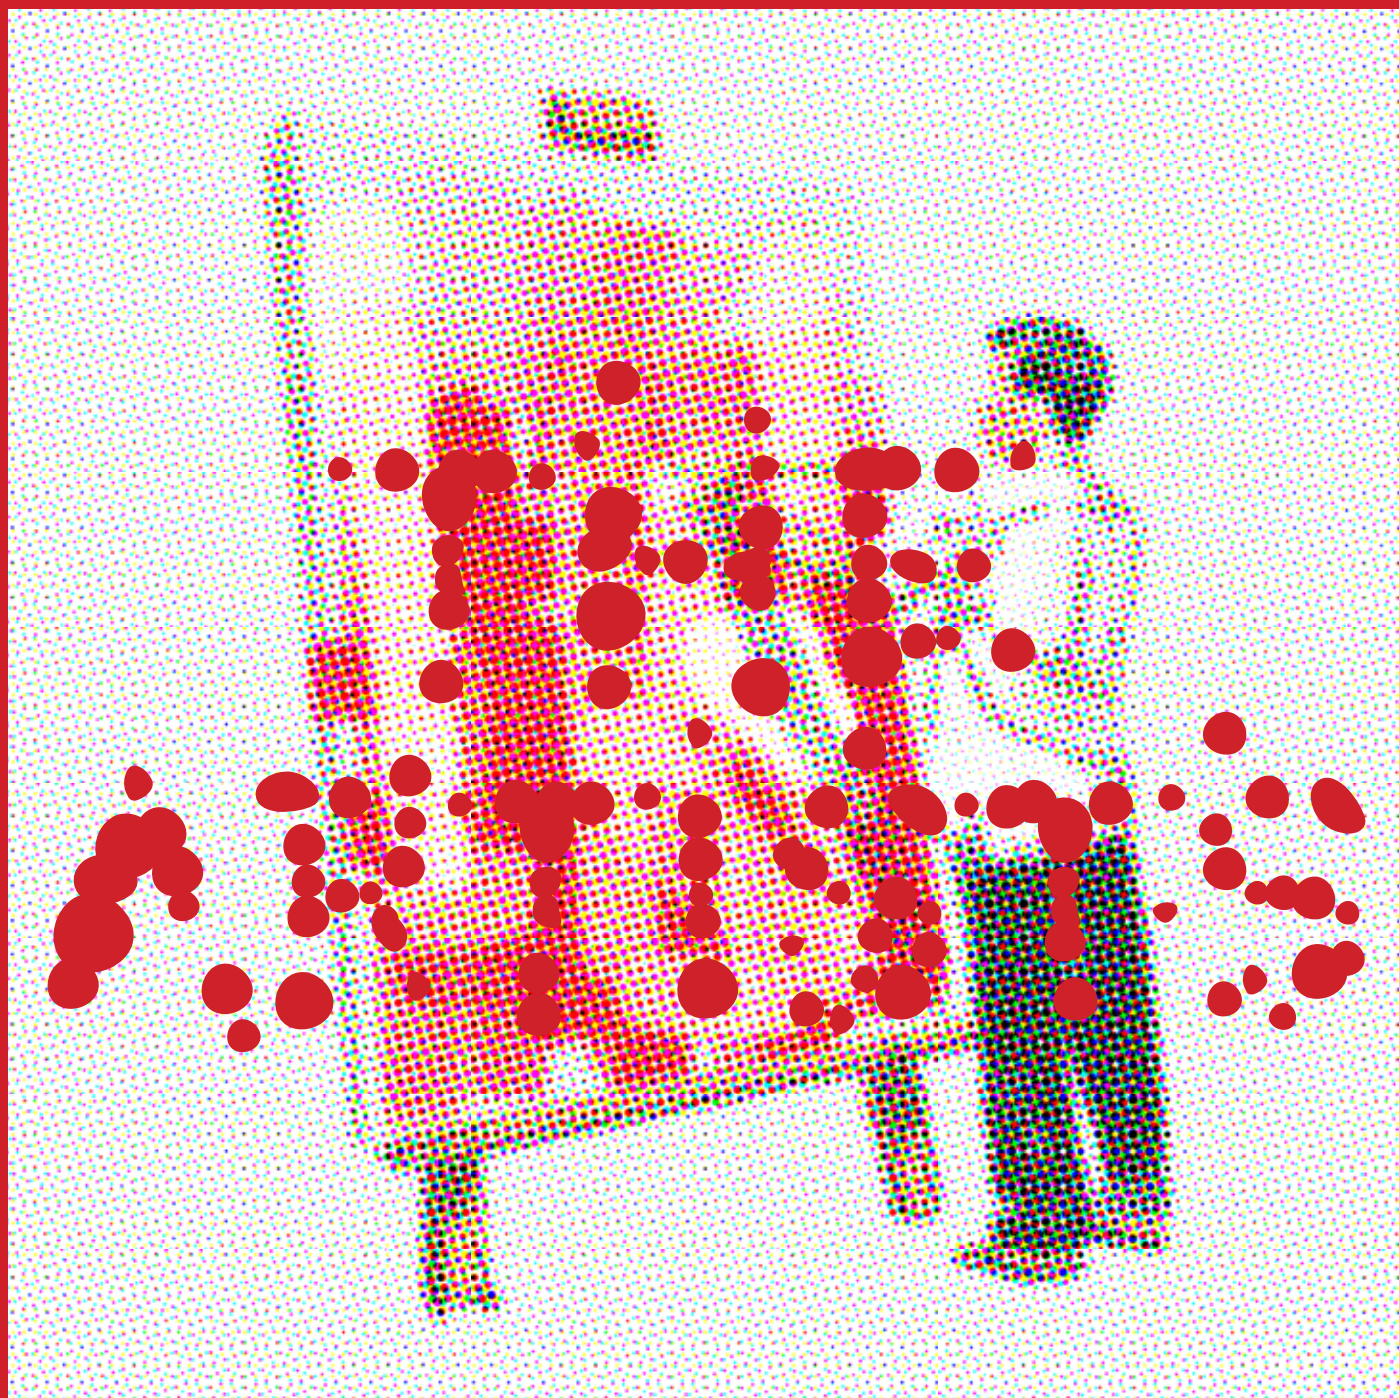

WAYS OF DREAMING

ART
SUBS

KATALOG