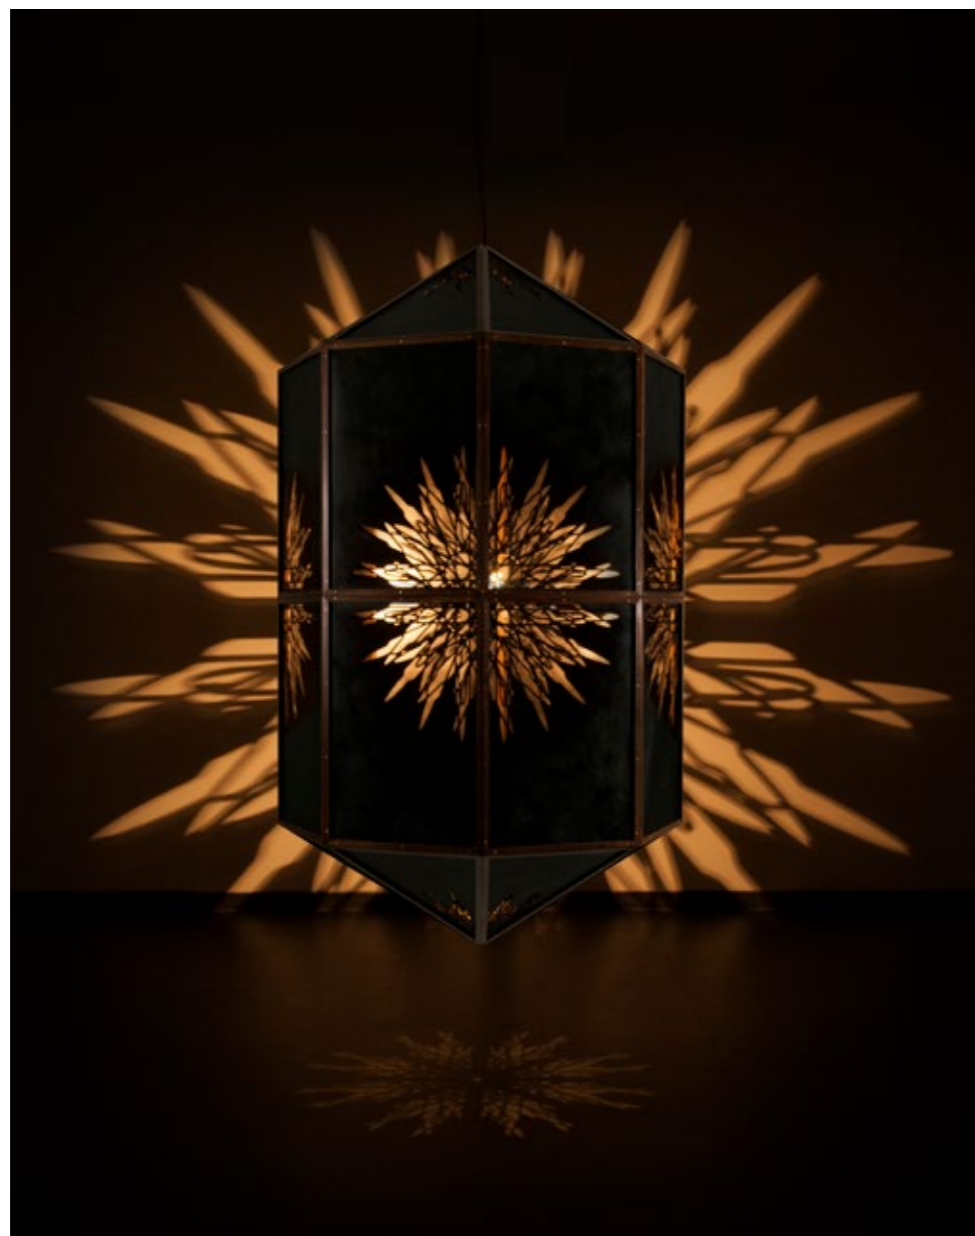

PENGHORMATAN SANGIANG SERRI
2021
Cetakan ukiran kayu di atas kanvas
120 x 180 cm

THE PULSE
2018
Kertas handcut, kayu, lampu, tinta, kawat kuningan, dimmer mekanis
226 x 150 x 150 cm