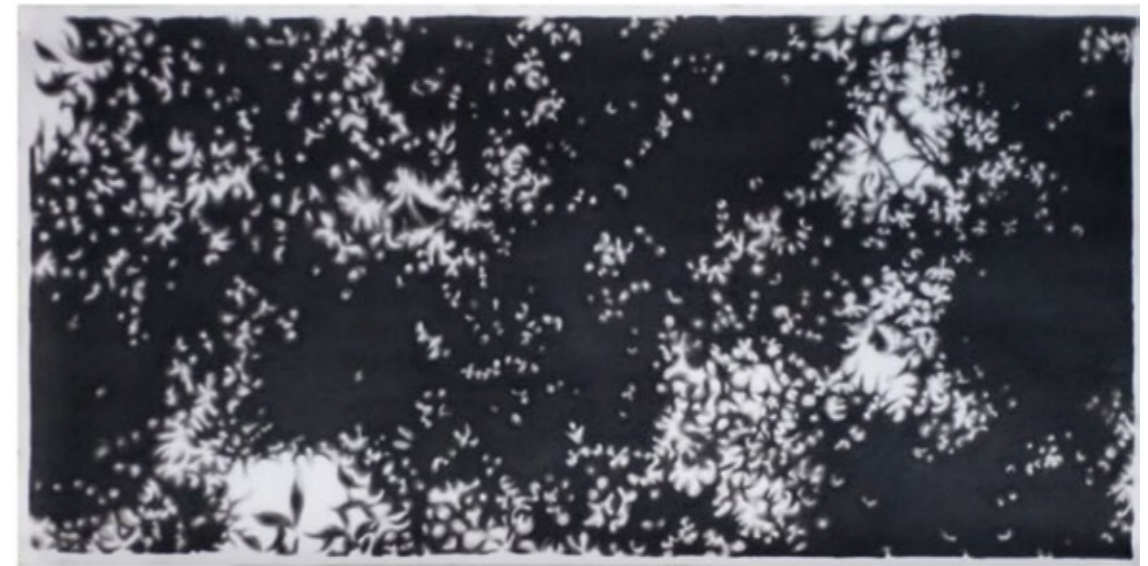

**THE SEEKERS -NATURE TAKE OVER
2024**
Media campur di atas kanvas
130 x 160 cm per panel (triptych)