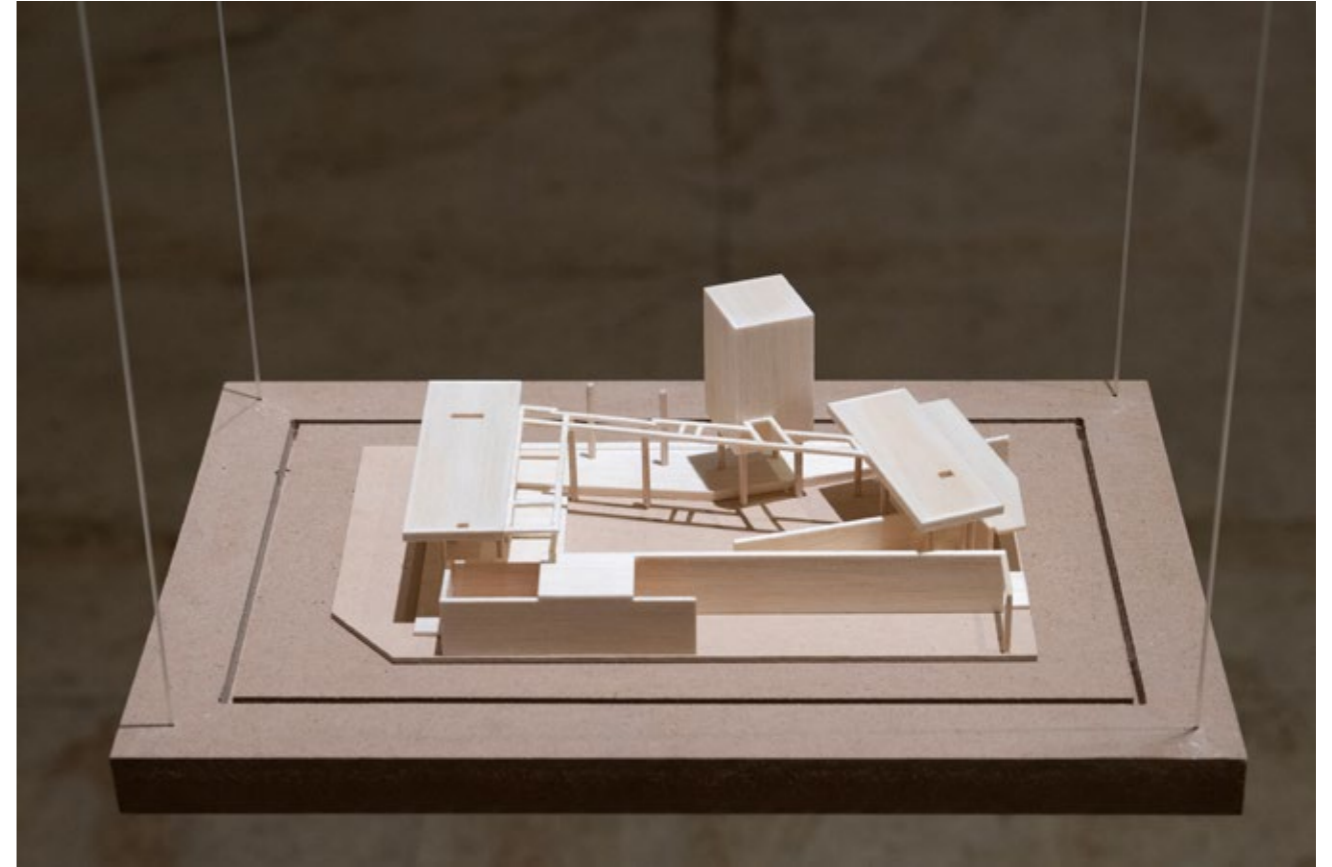

STOP INTOLERANSI
Master Stencil paper
2020
202 x 72 cm
91 x 58 cm

DUPLIKAT WAJAH
2024
Master Stencil paper cut
270 x 180 cm

AM HOUSE IMPROVISATION
2024
Kayu Balsa, papan MDF
170 x 395 x 420 mm

WI RESIDENCE FAÇADE STUDY #1
2024
Kayu Balsa, papan MDF
150 x 320 x 140 mm