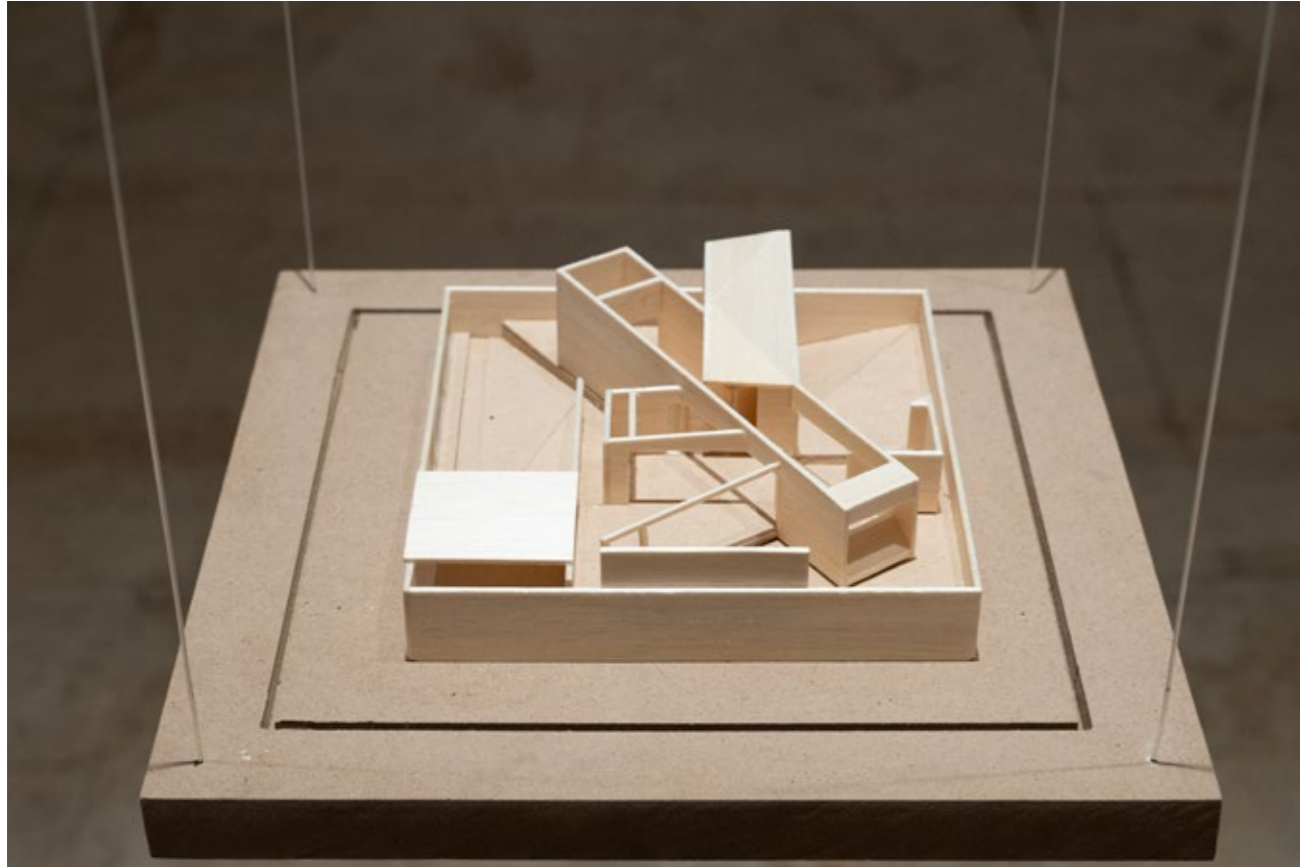

STOP INTOLERANSI
Master Stencil paper
2020
202 x 72 cm
91 x 58 cm

DUPLIKAT WAJAH
2024
Master Stencil paper cut
270 x 180 cm

AM HOUSE IMPROVISATION
2024
Kayu Balsa, papan MDF
170 x 395 x 420 mm

WI RESIDENCE FAÇADE STUDY #1
2024
Kayu Balsa, papan MDF
150 x 320 x 140 mm