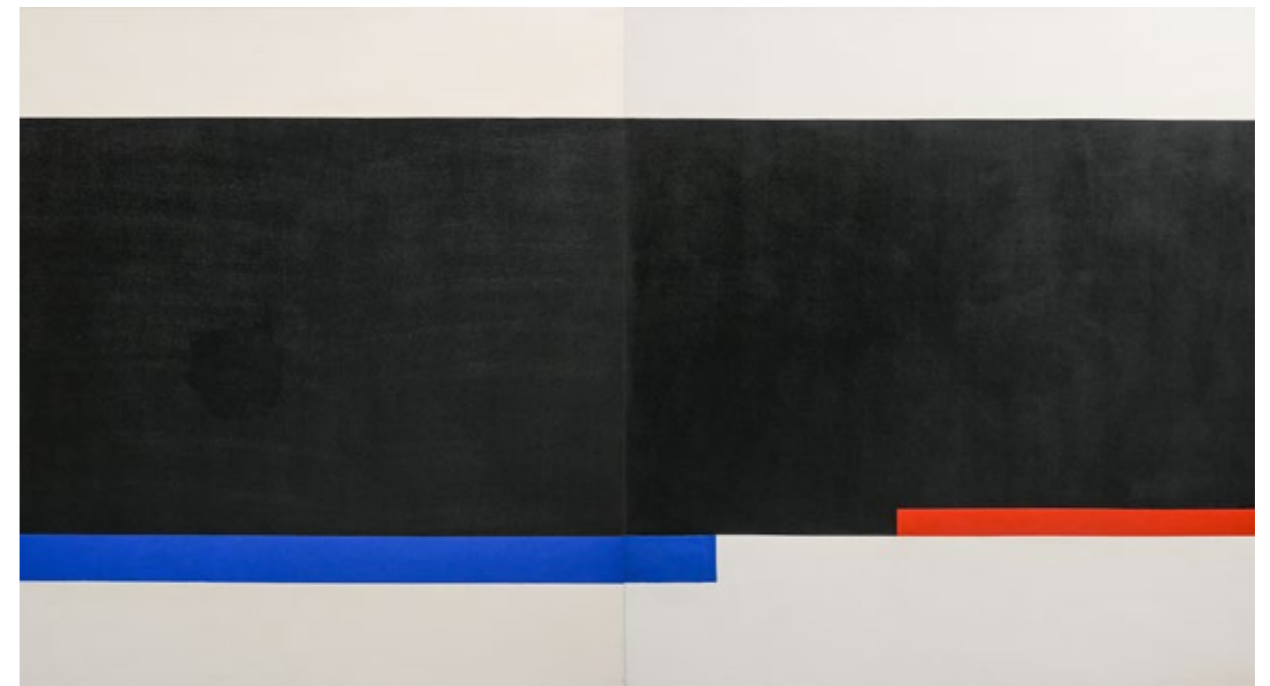

THE CURRENTS
2024
Media campur
130 x 180 cm