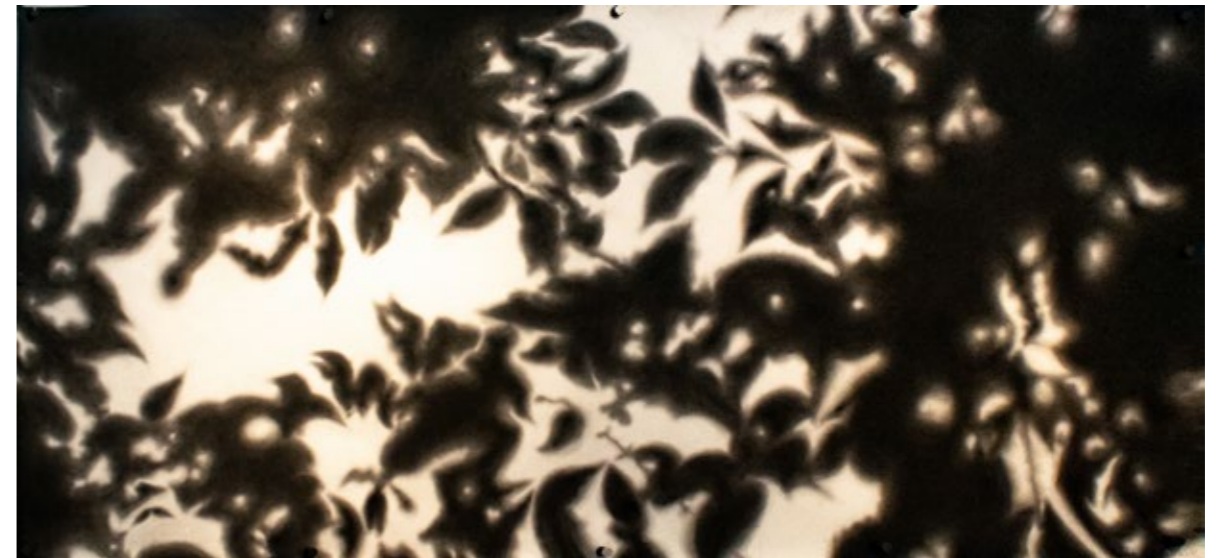

SHADOW SERIES # 20
2021
Arang di atas kertas
200 x 100 cm