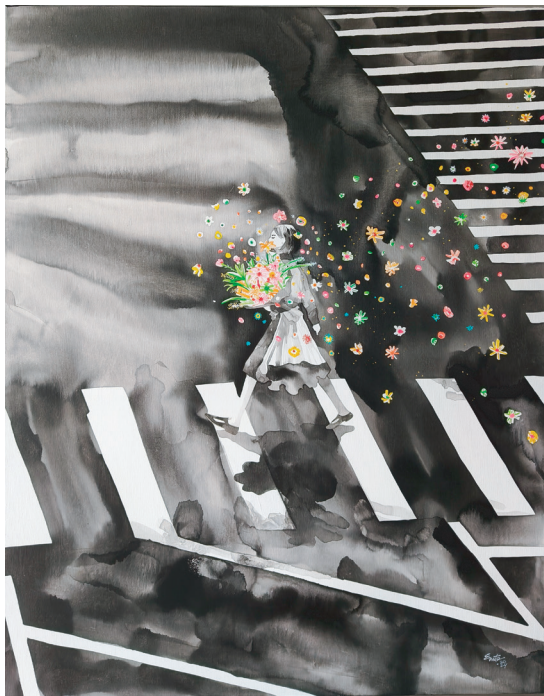

## ALWAYS BRING YOUR OWN SUNSHINE #1

Seniman : Muhammad "EMTE" Taufiq  
Ukuran : 100 x 80 cm  
Material : Acrylic On Canvas 2024  
Harga : IDR 20.000.000