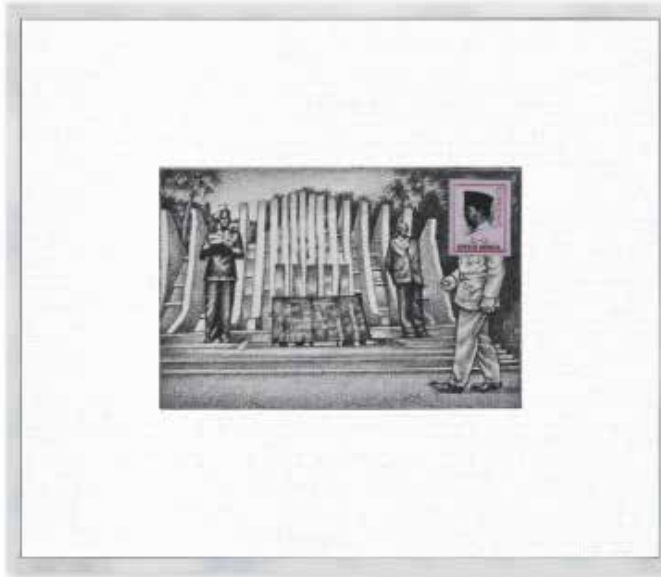

Triyadi Guntur Wiratmo

Postcard from The Past #2

31.5 x 37.5 cm (each), Include Frame

Graphite and Stamp on Canvas

2017

RACHELGALLERY