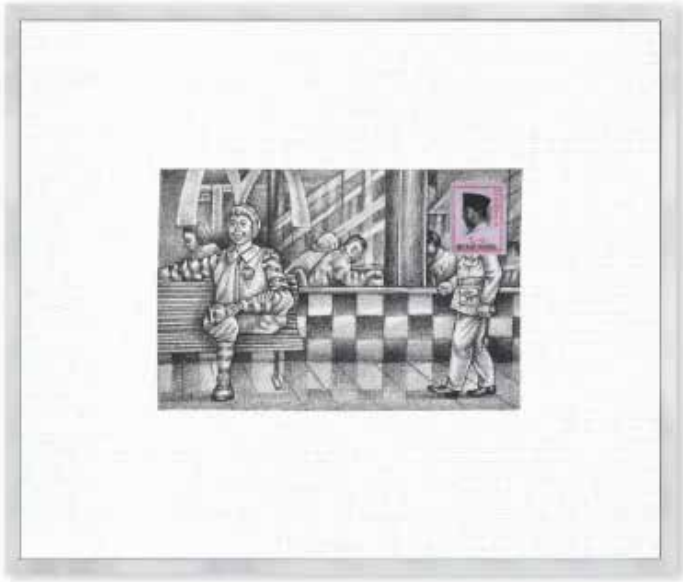

Triyadi Guntur Wiratmo

Postcard from The Past #3

31.5 x 37.5 cm (each), Include Frame

Graphite and Stamp on Canvas

2017

RACHELGALLERY