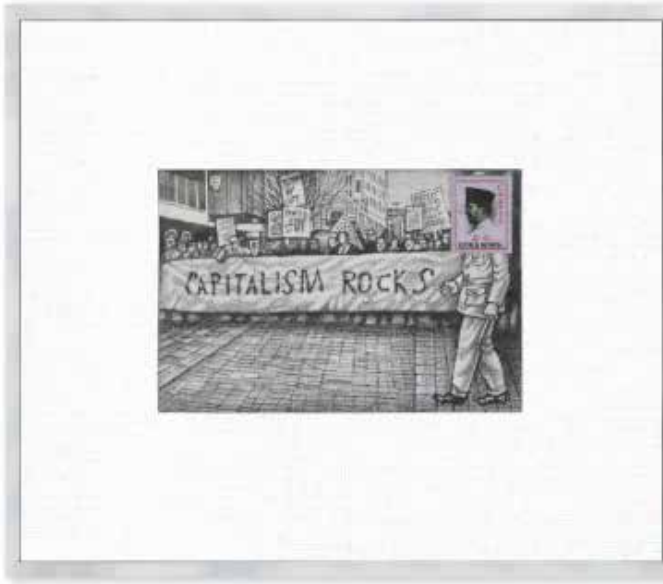

Triyadi Guntur Wiratmo

Postcard from The Past #5

31.5 x 37.5 cm (each), Include Frame

Graphite and Stamp on Canvas

2017

RACHELGALLERY