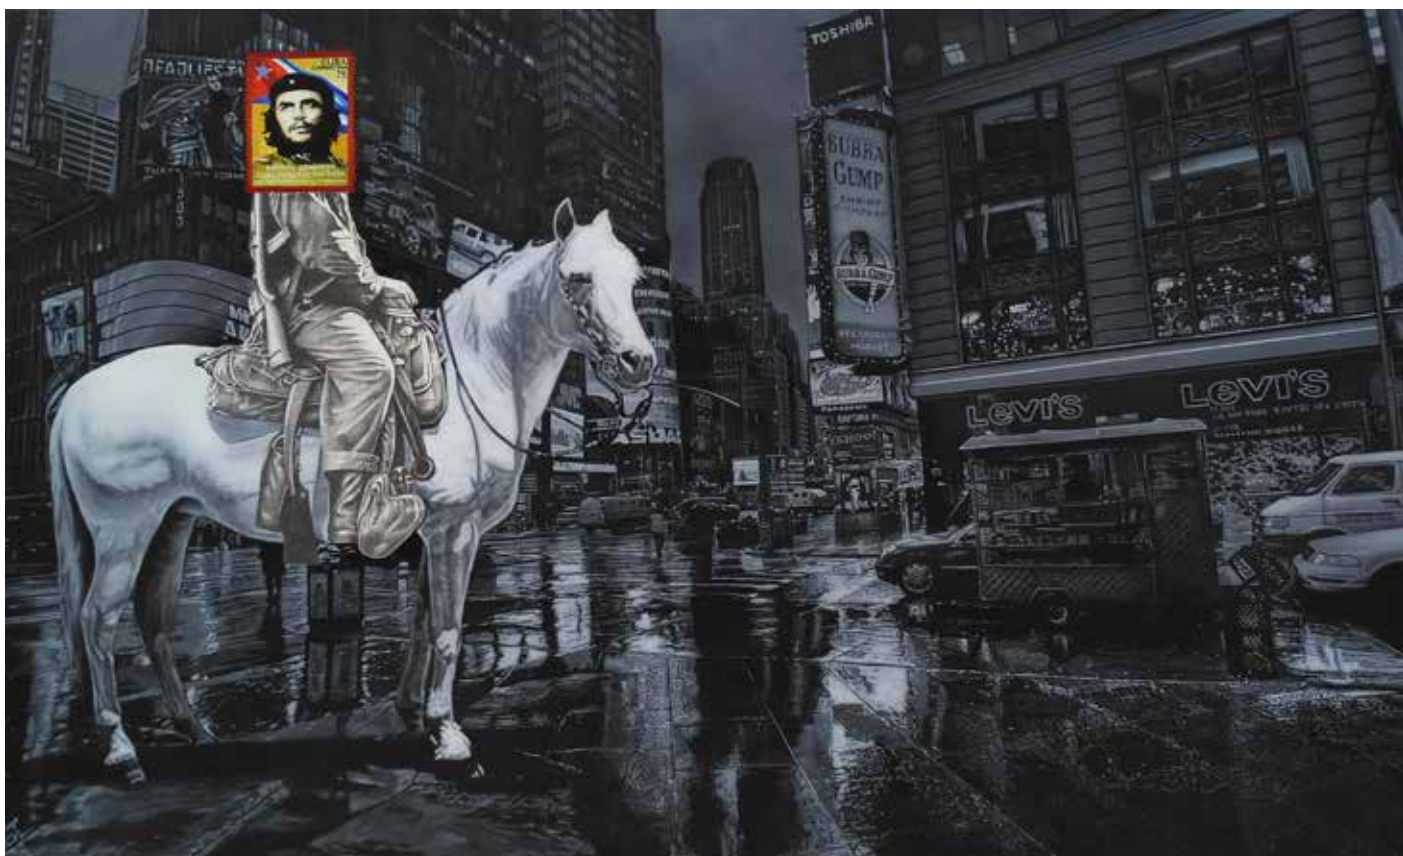

Triyadi Guntur Wiratmo

Lost in Fiction: Unreal World Needs Real Hero

100 x 160 cm

Acrylic & Graphite on Canvas

2017

RACHEL GALLERY